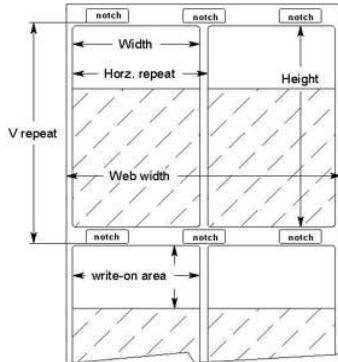

www.impactwiremarking.com

THERMAL TRANSFER SELF-LAMINATING WIRE MARKERS

THS-200 Series self-laminating labels are made from a clear vinyl film with permanent acrylic adhesive. Temperature range is -40 F to 150 F. Standard write-on area is white, but other colors are available.